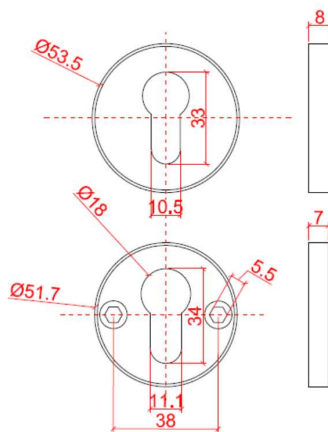

Product name: MORE - CYLINDER ROSAS INOX

Reference(s): 309546

MORE
by solid international

MORE - ACCESSOIRES

TECHNICAL FACT SHEET

PACKAGING

1 pair packed in individual plastic packaging with euro hole
10 individual packs in 1 white box (180x150x55)
20 white boxes in brown cardboard (380x320x300)

TECHNICAL DRAWING

CERTIFICATION

SS304

INSTALLATION VIDEO

N/A

SOLID
international

Although Solid International takes the most care in the creation of the content, there is always the possibility that certain information is incorrect or is outdated or no longer correct over time. Solid International is therefore not liable for the consequences of activities undertaken on the basis of this content.

For the technical sheet in French, please see pages 3 and 4 of this document.

More information? Take a look at our website via www.solidintl.com